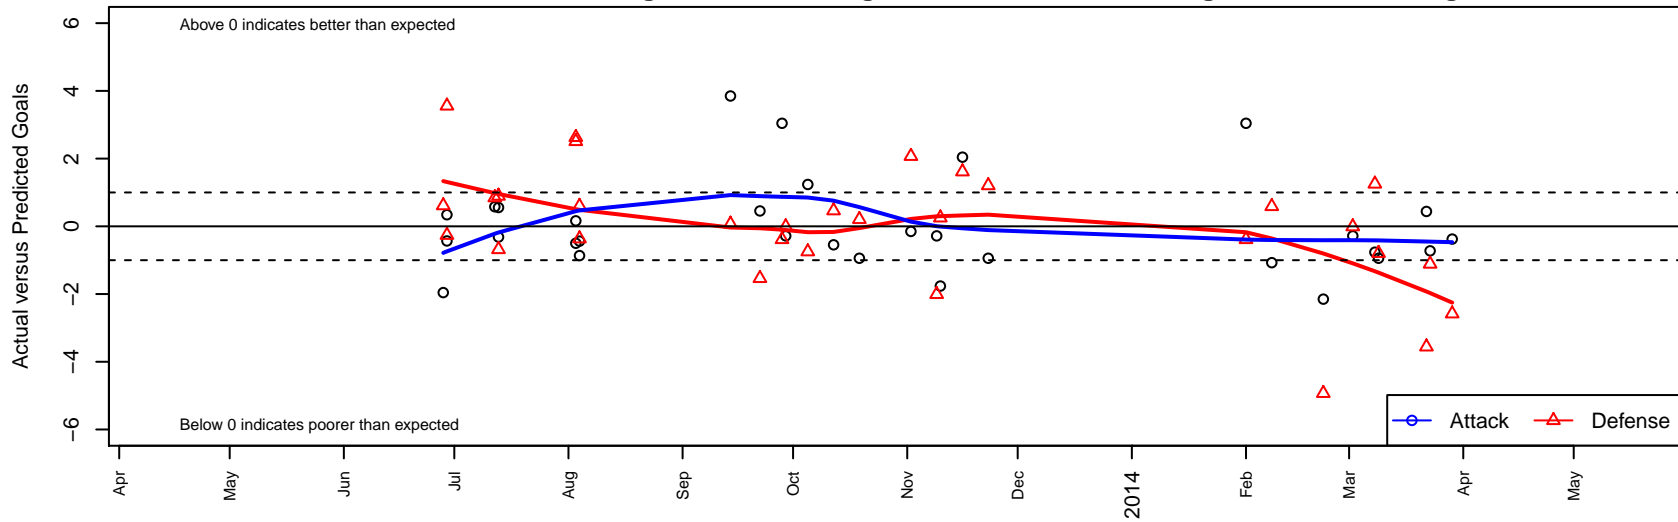

Slammers White B02

Rainier Valley Slammers
 Auburn, WA
 B02 total strength=122
 attack=0.12 defense=0.08

fall league = RCL B02 Div 5, Spr RCL B02 Div :
 notes= Tew 2013

alt names used:
 RV Slammers White [B02]
 RV Slammers White
 RAINIER VALLEY SLAMMERS RVSB02WHITE
 RVS Slammers B02 Tew

Venues played:
 RVS Classic BU11
 Seattle Cup BU11
 SeaTac Cup U11 U11
 RCL B02 Div 5
 Spr RCL B02 Div 5
 Challenge Cup B02 Division 3 – Challenge 3

Slammers White B02
 Dots are actual minus expected GF (blue circles) and GA (red triangles).
 Blue line is smoothed change in attack strength. Red is smoothed change in defense strength.